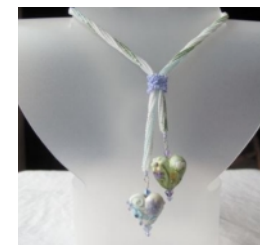

**Lampwork hearts lariat,
white/green/blue/purple**

N-LGB-109

26"

Direct: $130.00