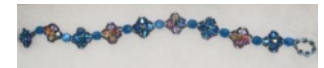

Diamond Flowers bracelet, multi/blue

B-CRY-112

7.25"

Direct: $25.00