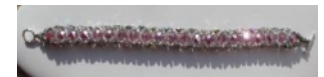

Hugs & Kisses Bracelet, Pink & Silver

B-HELIX-109

7"

Direct: $20.00