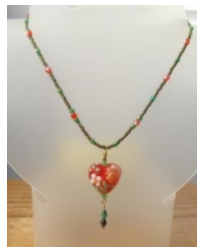

**Direct: \$35.00**

**Lampwork heart on beaded chain,  
red/orange & green**

**N-LGB-102**

**26"**

**Direct: \$40.00**

**Lampwork heart on tubular herringbone  
chain**

**N-LGB-103**

**20"**