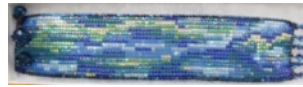

## Lea's Beads Catalog

Deep Waters bracelet

**B-HC-109**

7.5"

Direct: \$60.00

Diamond Flowers bracelet, multi/blue

**B-CRY-112**

7.25"