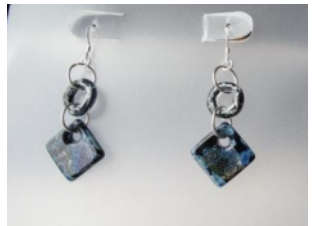

Direct: $28.00