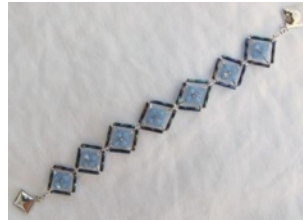

Art by Lea - Lea's Beads

Lea's Beads Catalog

Crystal Diamonds Bracelet Air Blue & Gunmetal Purple

B-CRY-119

7.75   **Direct:**   **$35.00**

Crystal Diamonds Bracelet, Aqua & Gunmetal Purple

B-CRY-120

6.75   **Direct:**   **$35.00**