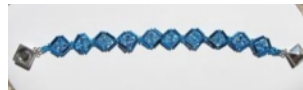

Direct: \$15.00

**Blue Diamonds Bracelet**

**B-CRY-109**

7"

Direct: \$35.00

**Bugle Bead Chevron Bracelet, Red & Gold**

**B-BB-101**

7.5"