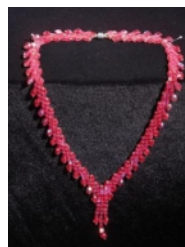

## Lea's Beads Catalog

**Cosmic Floating V necklace  
N-CR-102**

16" Direct: \$65.00

**Delicate Crystal & bugle bead necklace  
N-CR-101**

18" Direct: \$25.00

**Flapper Fringe necklace, red  
N-FF-101**

16" Direct: \$35.32