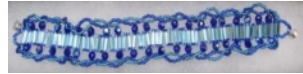

## Lea's Beads Catalog

Bugle bead twist bracelet

**B-BB-103**

6.75"

Direct: \$30.00

Bugle Bead Twist bracelet, Blue & Copper

**B-BB-104**

7"