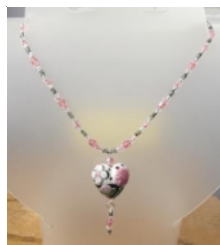

**Direct: \$75.00**

**Lampwork heart with beaded chain,  
black/white/pink**

**N-LGB-101**

**22"**

**Direct: \$40.00**

**Lampwork hearts lariat,  
white/green/blue/purple**

**N-LGB-109**

**26"**