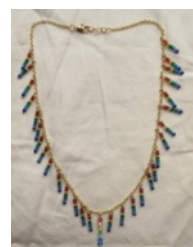

18"   Direct: $35.00

**Ritz Neclace, turquoise glass drops w
pearl seed beads
N-GB-103**