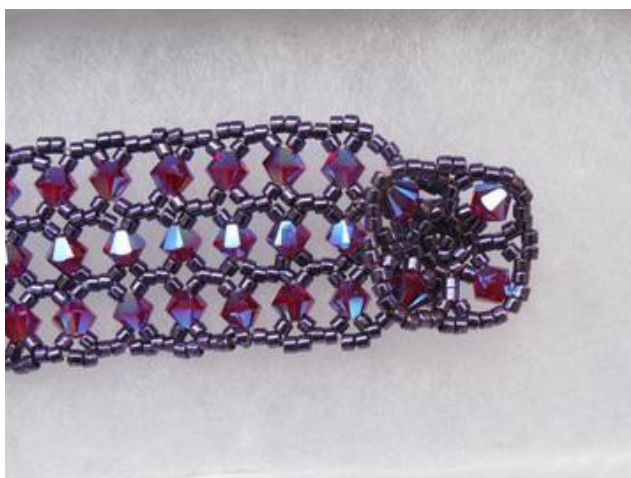

Bracelet

Crystalline RAW Red-Violet Bracelet

B-CRY-110   7.5"

Wholesale: $35.00

Direct: $40.00

Suggested Retail: $65.00