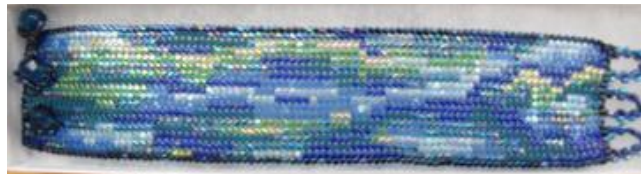

Bracelet

Deep Waters bracelet

B-HC-109   **7.5"**

Wholesale: $53.98

Direct: $60.00

Suggested Retail: $80.96