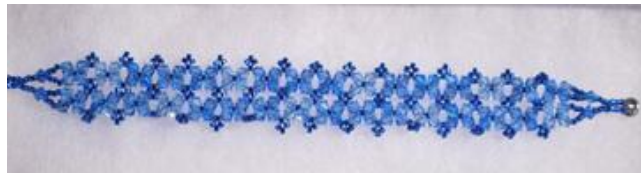

#### ***Bracelet***

Crystal Crowns Royale bracelet, blue

B- 7"  
CCRoyale-  
001

Wholesale: \$33.70

Direct: \$39.24

Suggested Retail: \$72.48

**Art by Lea - Lea's Beads**  
**Lea's Beads Catalog**

---